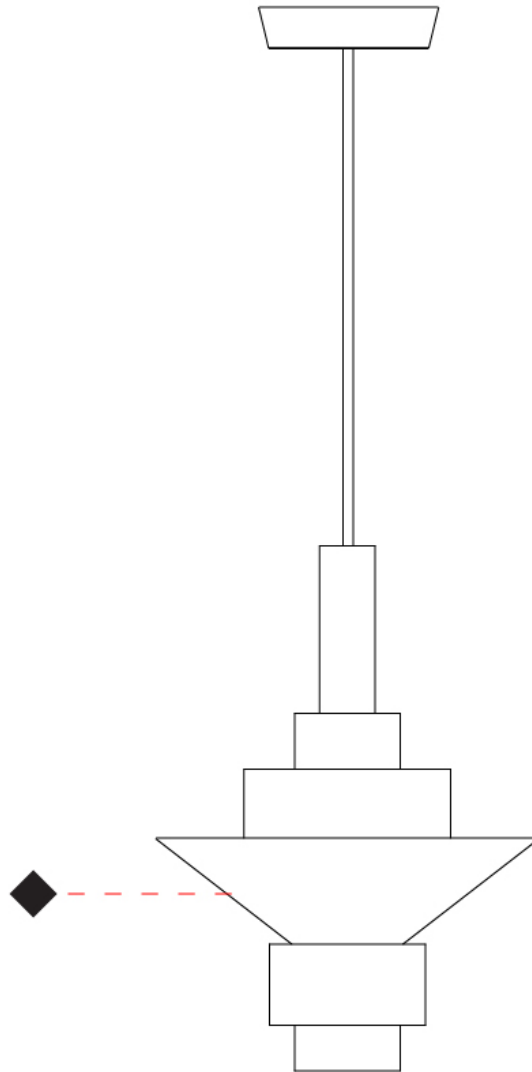

REFLECTIONS SUSPENSION

D51049-

PROJECT _____

TYPE _____

SPECIFIER _____

QUANTITY _____

DATE _____

D